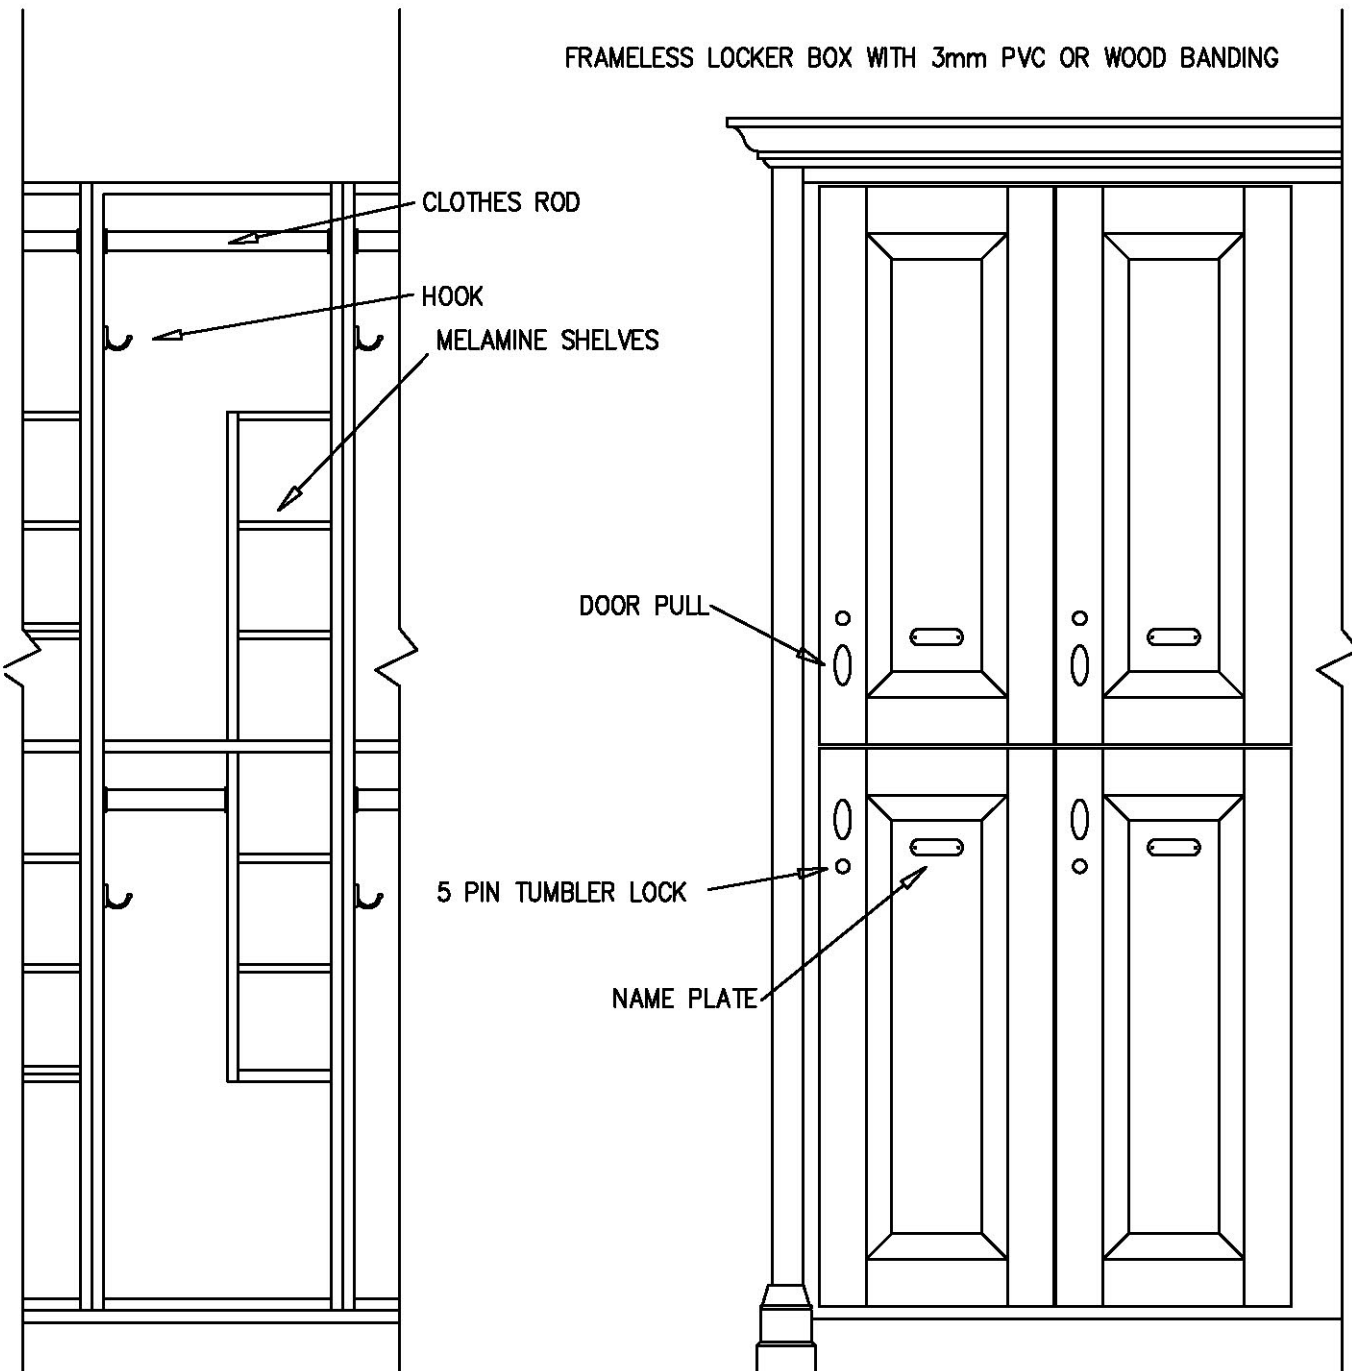

FRAMELESS LOCKER BOX WITH 3mm PVC OR WOOD BANDING

LOCKER FEATURES

- * DOORS CAN BE MATCHED TO ANY STYLE OR DESIGN
- * CUSTOM PRE-FINISHING INCLUDING DISTRESSED OR RUB THROUGH FINISHES
- * 5 PIN TUMBLER LOCKS CAN ALL BE KEYED DIFFERENT FOR HIGHER SECURITY
- * CUSTOM MADE NAME TAGS
- * LOCKER INTERIOR CAN BE CONFIGURED TO ACCOMMODATE ANY STORAGE SPECIFICATION REQUIREMENTS