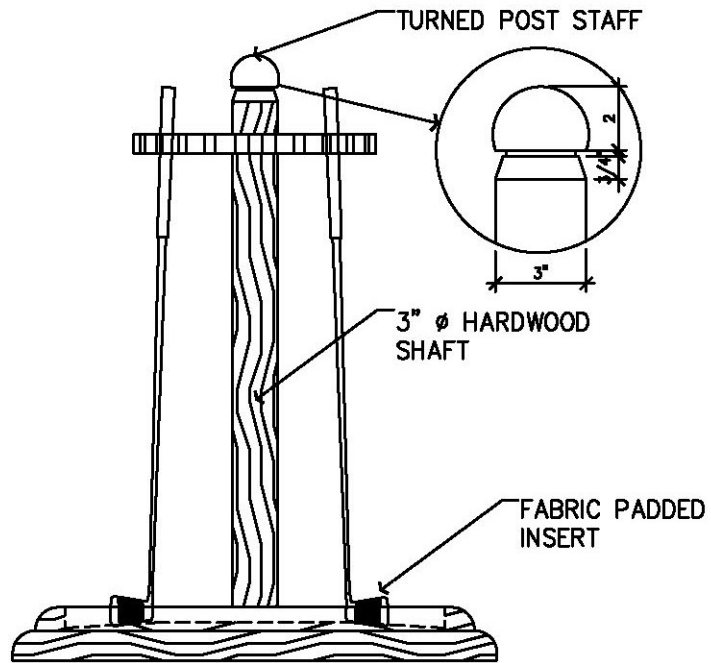

DISPLAY FEATURES

- * DISPLAYS 34 INDIVIDUAL CLUB, PUTTERS & WEDGES
- * FABRIC COVERED INSERT @ BASE

CIRCLE CLUB DISPLAY ELEVATION

This document was created with Win2PDF available at <http://www.win2pdf.com>.
The unregistered version of Win2PDF is for evaluation or non-commercial use only.
This page will not be added after purchasing Win2PDF.